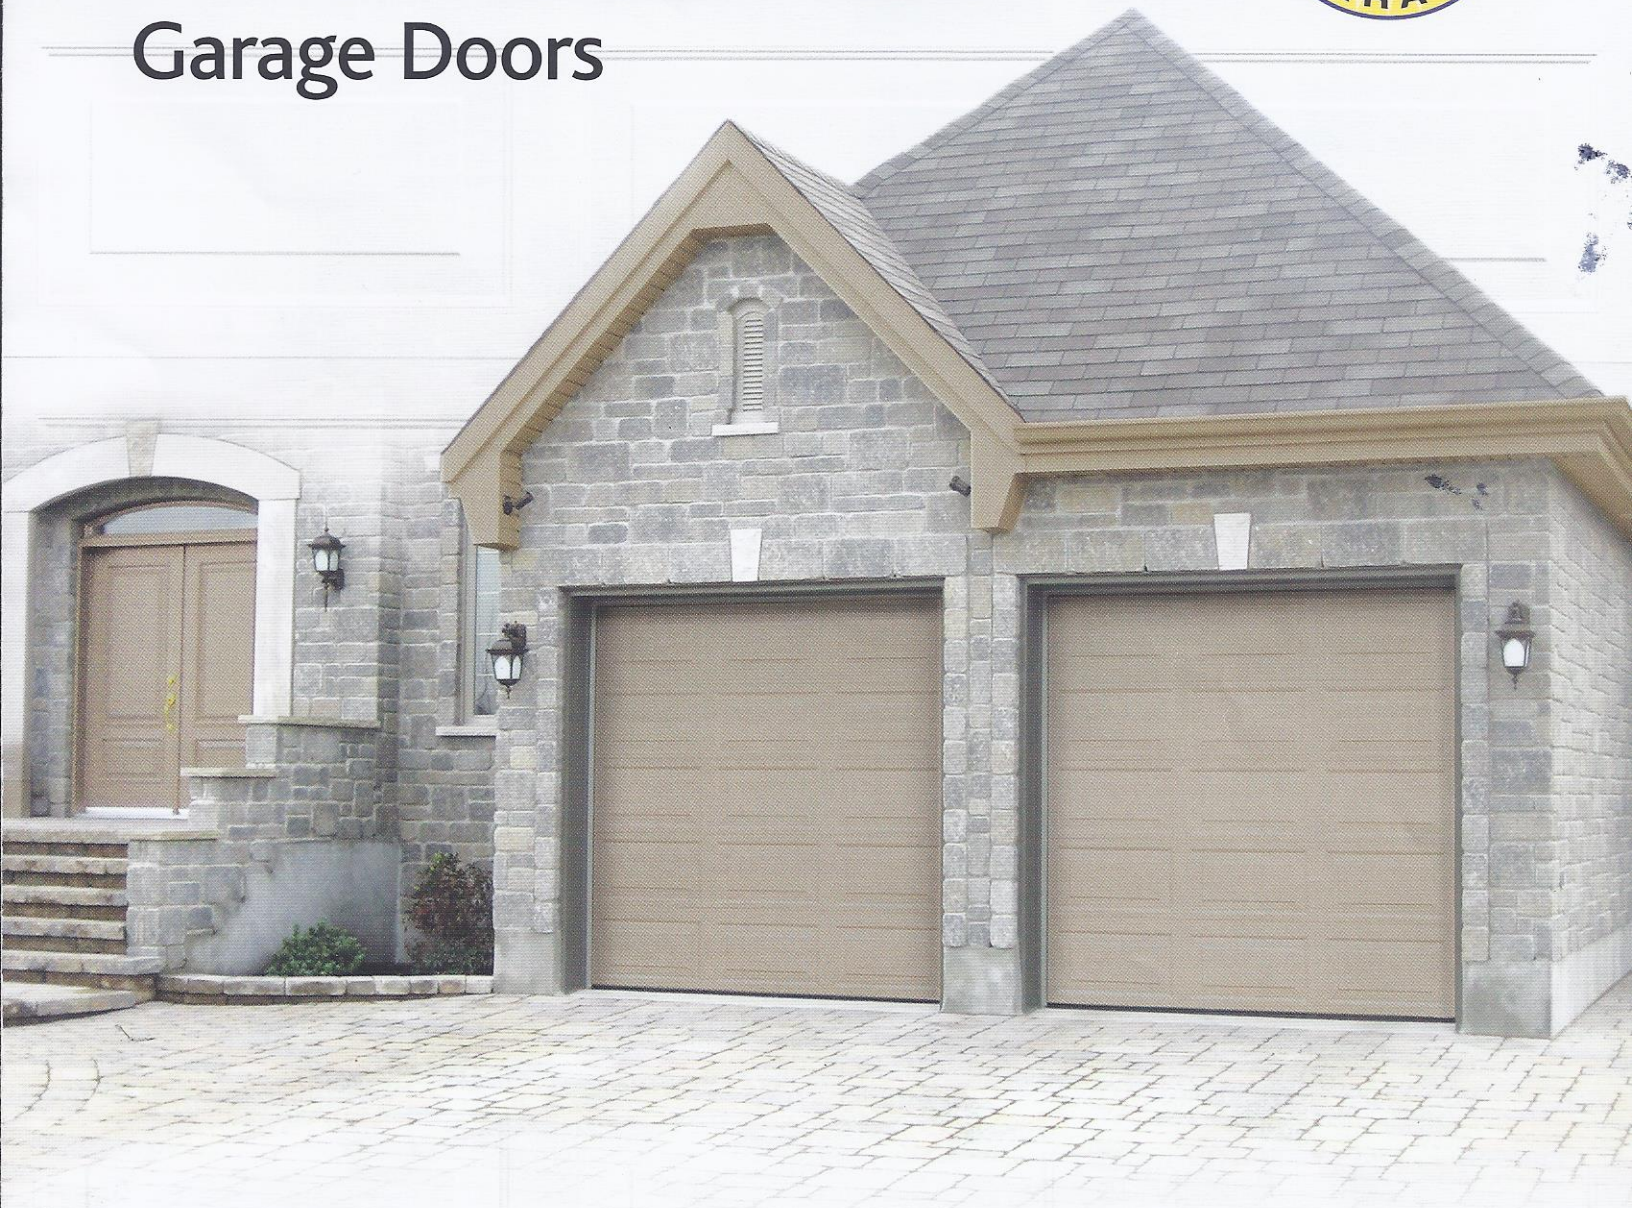

ENCORE Model 3600 Premium Insulated Steel Garage Doors

ENCORE....Quality, Value, Beauty and Security

When it comes time to select your garage door choose a product that has been the top choice for professional builders and homeowners in Canada for over 30 years.

The ENCORE 3600 and 4800 series garage doors will compliment any traditional style or custom designed home with a variety of colors, windows, and patterns.

LYNX
INDUSTRIES
DOORS • HARDWARE • OPENERS